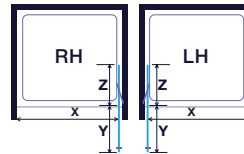

Infold Door - in Recess

Features

- Ultra Slim Profile
- Space Saving Solution
- Smooth Opening Action
- Wetroom Compatible
- This product is handed
- Red Dot Award Winner

Infold Door in Recess

Size	Code	Adjustment Min-Max	Door Opening X	Outside Door Swing Y	Inside Door Swing Z	Moving Panel A
700	AR8NF70 (LorR)	650-690	440-460	211	420	635
760	AR8NF76 (LorR)	710-750	500-520	271	420	695
800	AR8NF80 (LorR)	750-790	540-560	311	420	735
900	AR8NF90 (LorR)	850-890	640-660	411	420	835
1000	AR8NF100 (LorR)	950-990	740-760	511	420	935

This product is handed – please choose L for Left and R for Right when ordering.

Configuration

in Recess

X: Door Opening
Y: Outside Door Swing
Z: Inside Door Swing

Handle

Pivot Mechanism

reddot design award
winner 2018