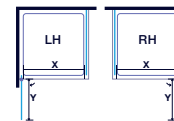

with Side Panel

Y: Outside door Swing
X: Door OPening